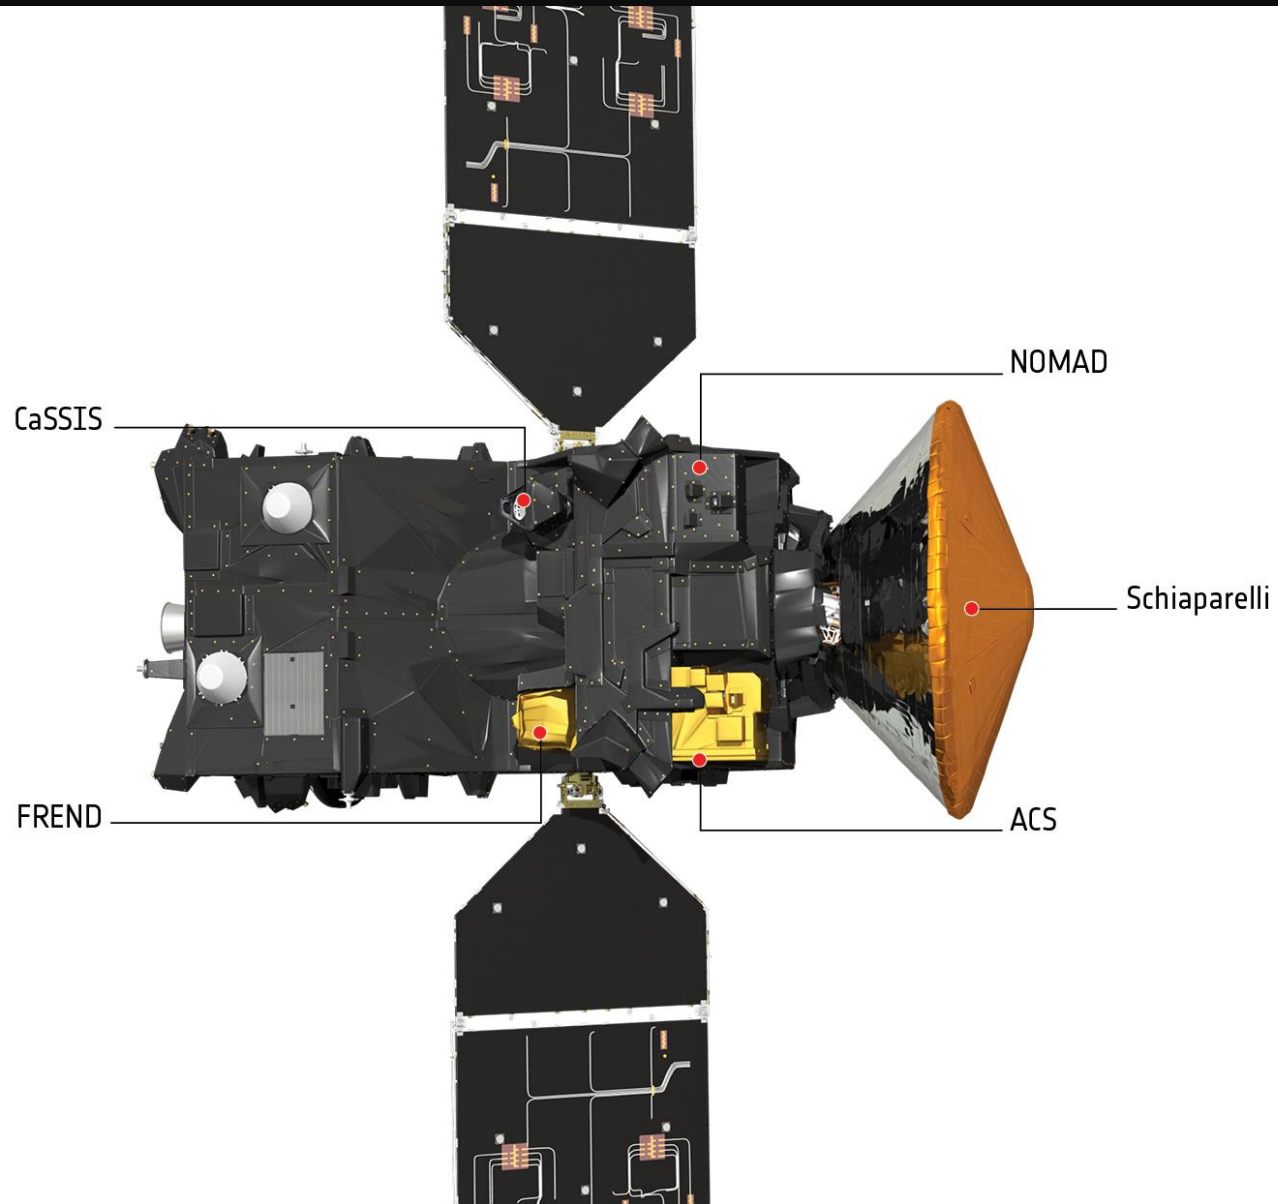

ESA's ExoMars Program

(All Photos Credit ESA)

Trace Gas Orbiter and Schiaparelli

Trace Gas Orbiter at Mars

2016 Trace Gas Orbiter
and Schiaparelli at Mars

2016 Schiaparelli Interior

ExoMars 2018 Surface Platform

2018 Rover Egress Test in CNES Mars Yard

2018 Rover Egress Test