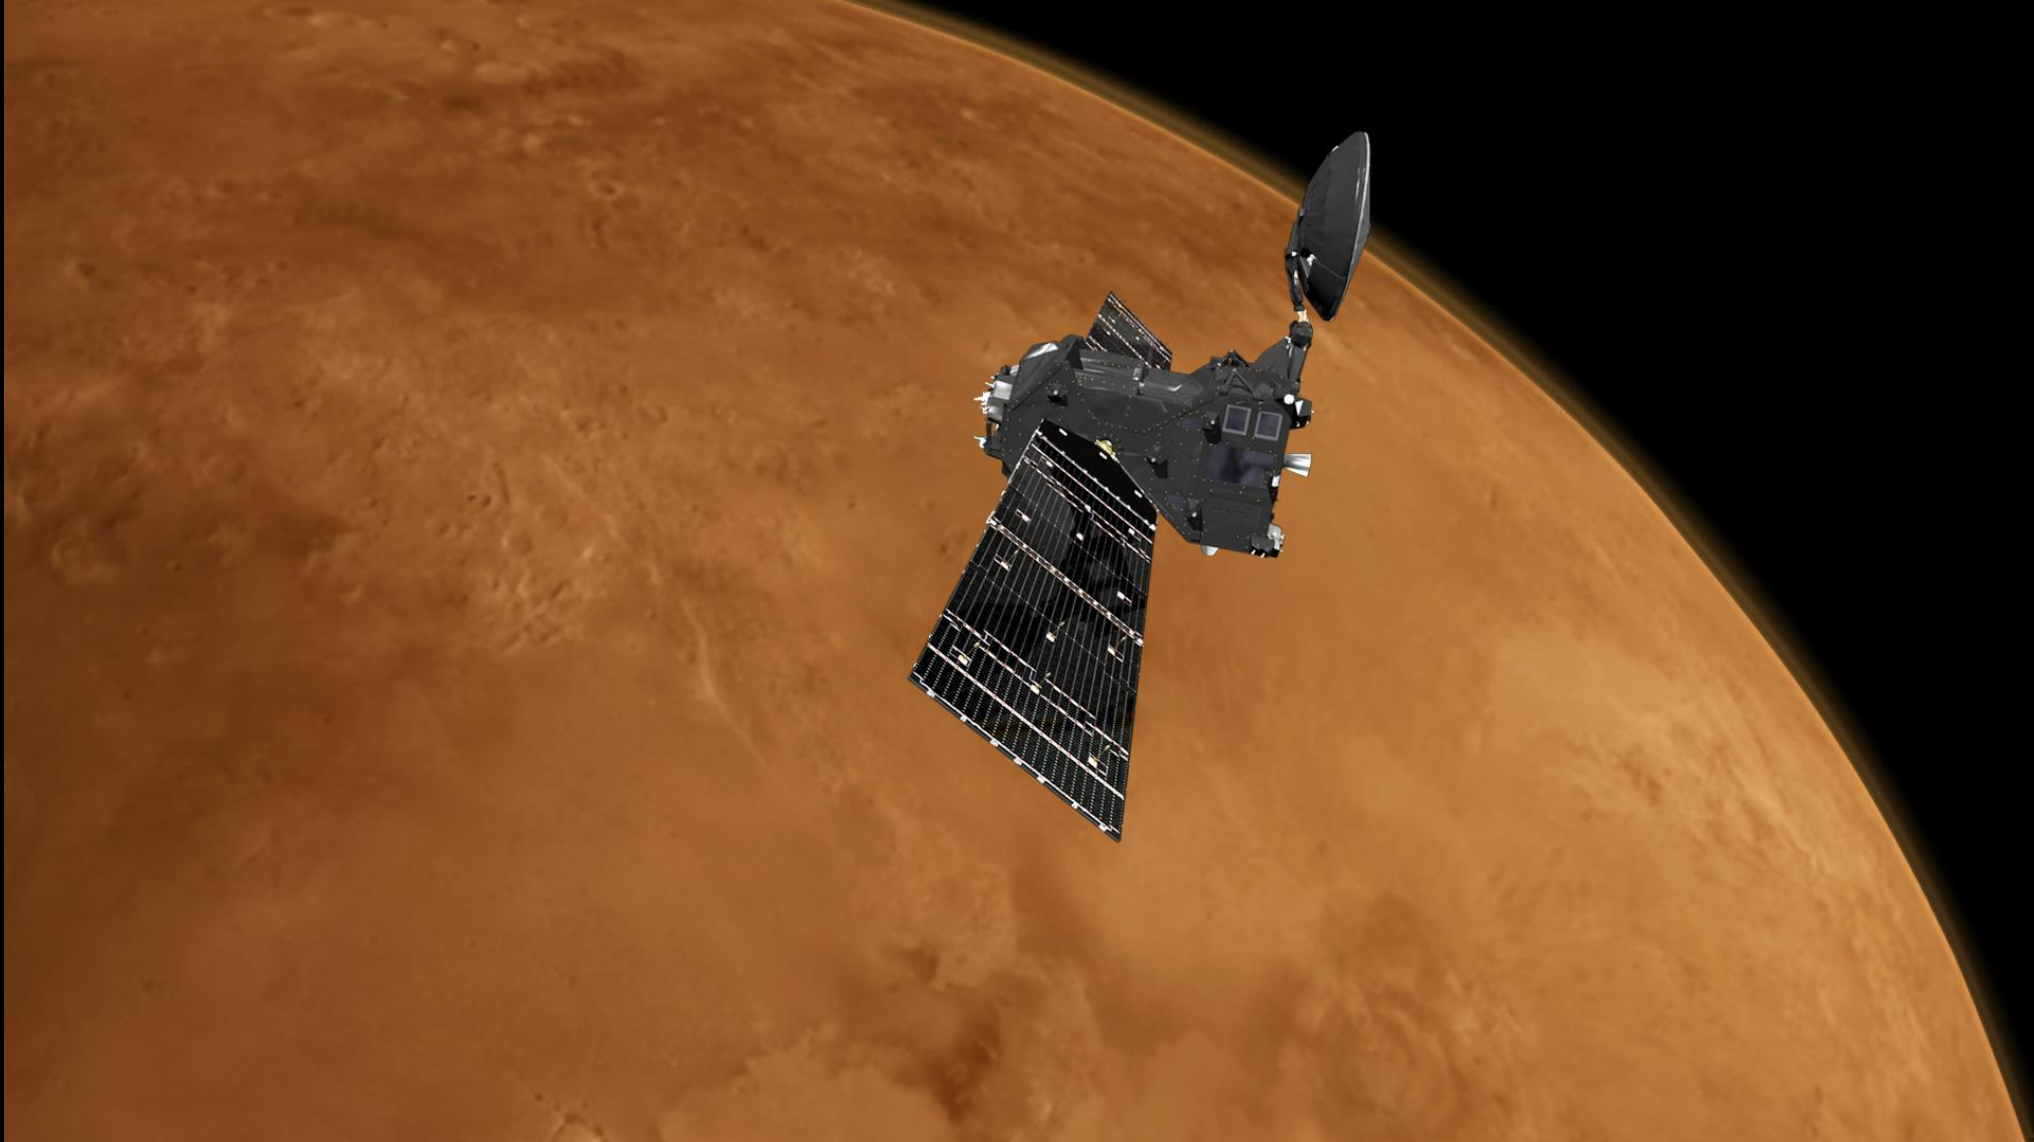

ESA's ExoMars Program

(All Photos Credit ESA)

Trace Gas Orbiter and Schiaparelli

Trace Gas Orbiter at Mars

2016 Trace Gas Orbiter
and Schiaparelli at Mars

2016 Schiaparelli Interior

ExoMars 2018 Surface Platform

2018 Rover Egress Test in CNES Mars Yard

2018 Rover Egress Test