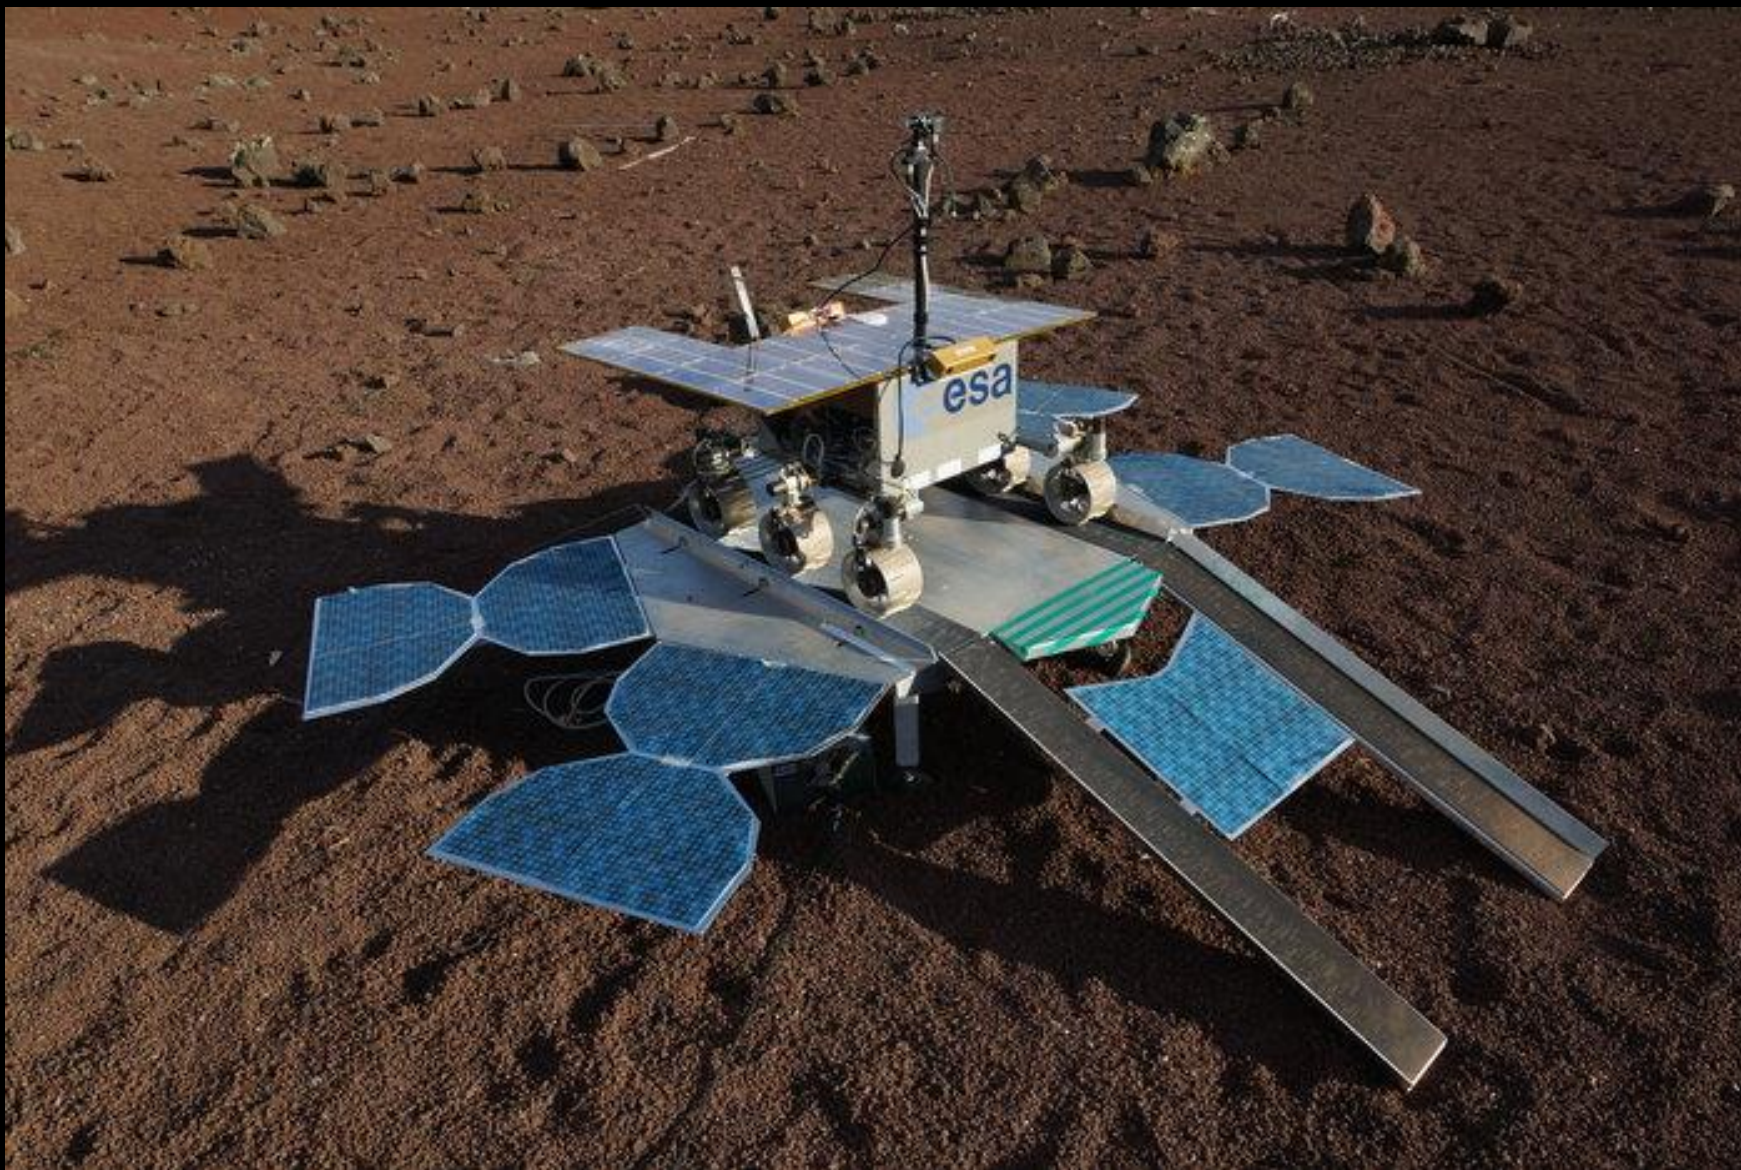

ESA's ExoMars Program

(All Photos Credit ESA)

Trace Gas Orbiter and Schiaparelli

Trace Gas Orbiter at Mars

2016 Trace Gas Orbiter
and Schiaparelli at Mars

2016 Schiaparelli Interior

ExoMars 2018 Surface Platform

2018 Rover Egress Test in CNES Mars Yard

2018 Rover Egress Test