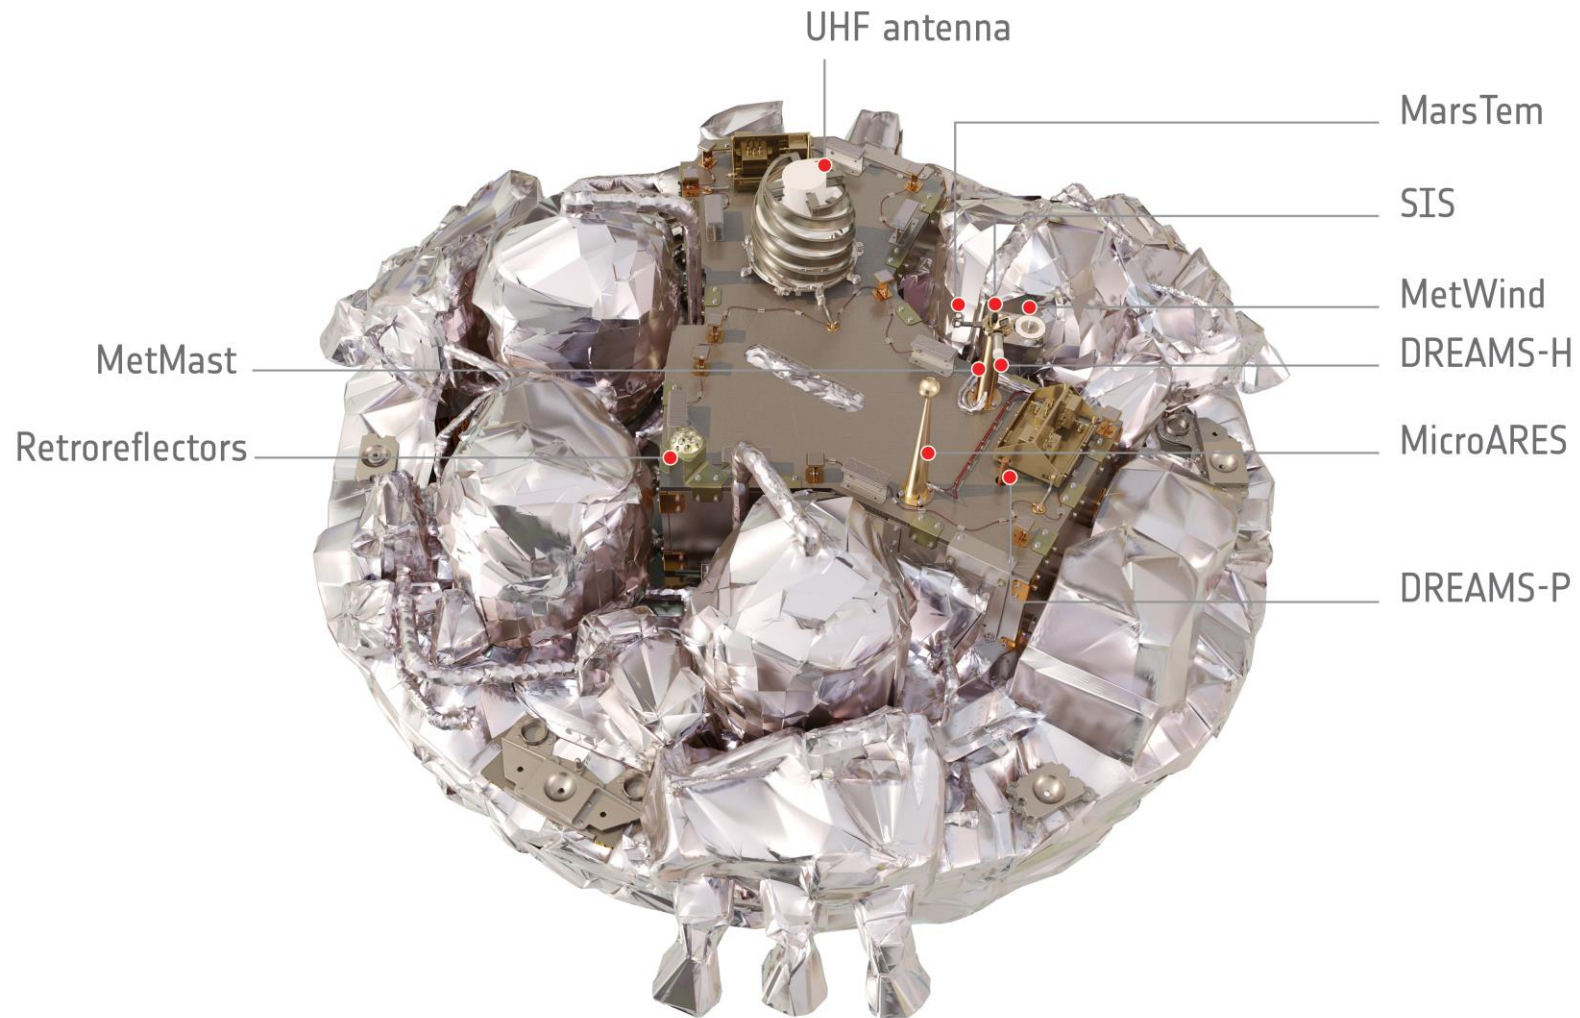

ESA's ExoMars Program

(All Photos Credit ESA)

Trace Gas Orbiter and Schiaparelli

Trace Gas Orbiter at Mars

2016 Trace Gas Orbiter
and Schiaparelli at Mars

2016 Schiaparelli Interior

ExoMars 2018 Surface Platform

2018 Rover Egress Test in CNES Mars Yard

2018 Rover Egress Test